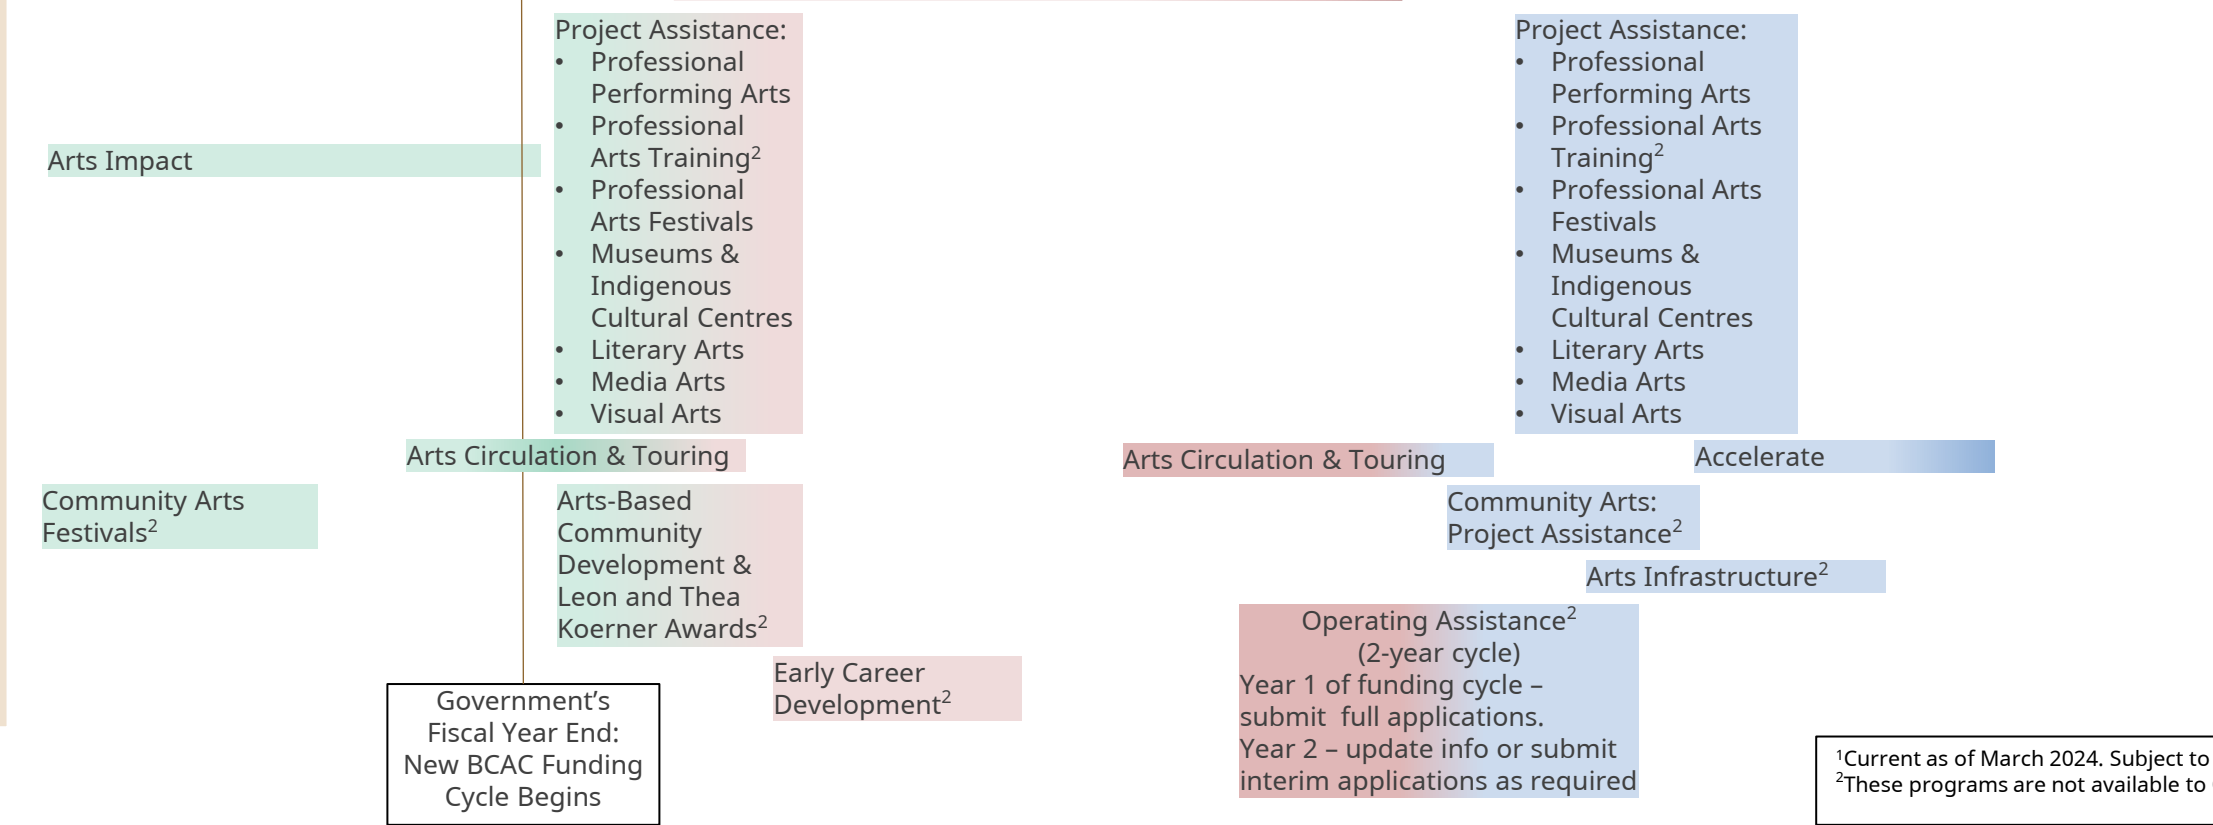

Grant Program Calendar¹

Each band below approximately represents when applications are accepted for each program. Program Guidelines are posted on our website when programs open. View those Guidelines for exact closing dates and additional resources.

Individuals

Organizations and Collectives²

- Project Assistance:
- Professional Performing Arts
 - Professional Arts Training²
 - Professional Arts Festivals
 - Museums & Indigenous Cultural Centres
 - Literary Arts
 - Media Arts
 - Visual Arts